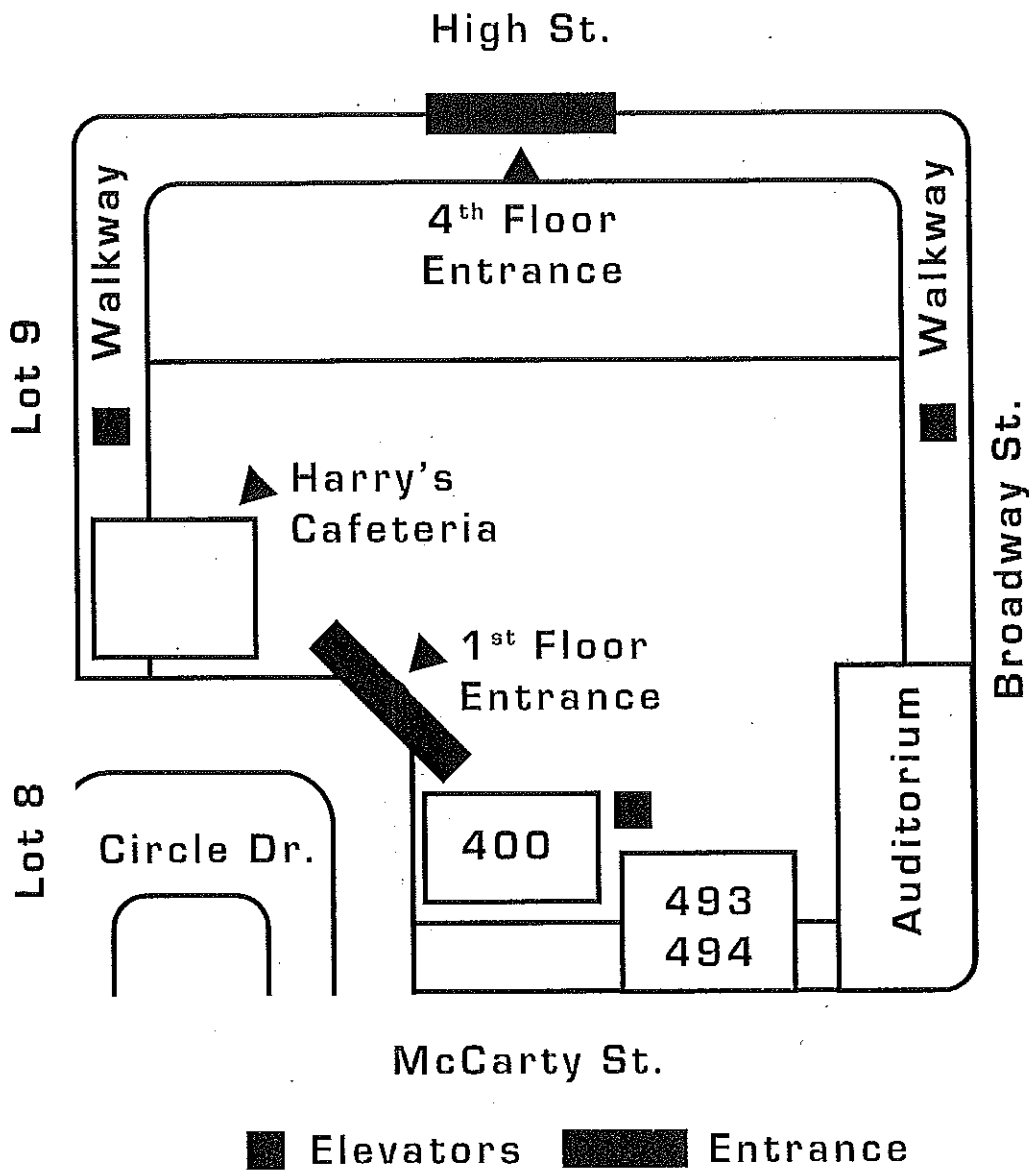

TRUMAN BUILDING MAP

PAGE 010

FROM 1ST FLOOR ACCESS

Take the elevators directly to the right inside the building to the 4th floor. Once off the elevator turn right. There you will find room 400, 493, 494, and the auditorium.

FROM 4TH FLOOR ACCESS

Once inside the building take the left walkway to the back left of the building. There you will find room 400, 493, 494, and the auditorium.

HARRY'S CAFETERIA

Harry's Cafeteria is located on the back right corner of the 4th floor. Breakfast and lunch served cafeteria style Monday-Friday. Hours: 6:30 a.m.-3:00 p.m.

RESTROOMS

Restrooms are located outside the auditorium, down the hallway, and on the left.